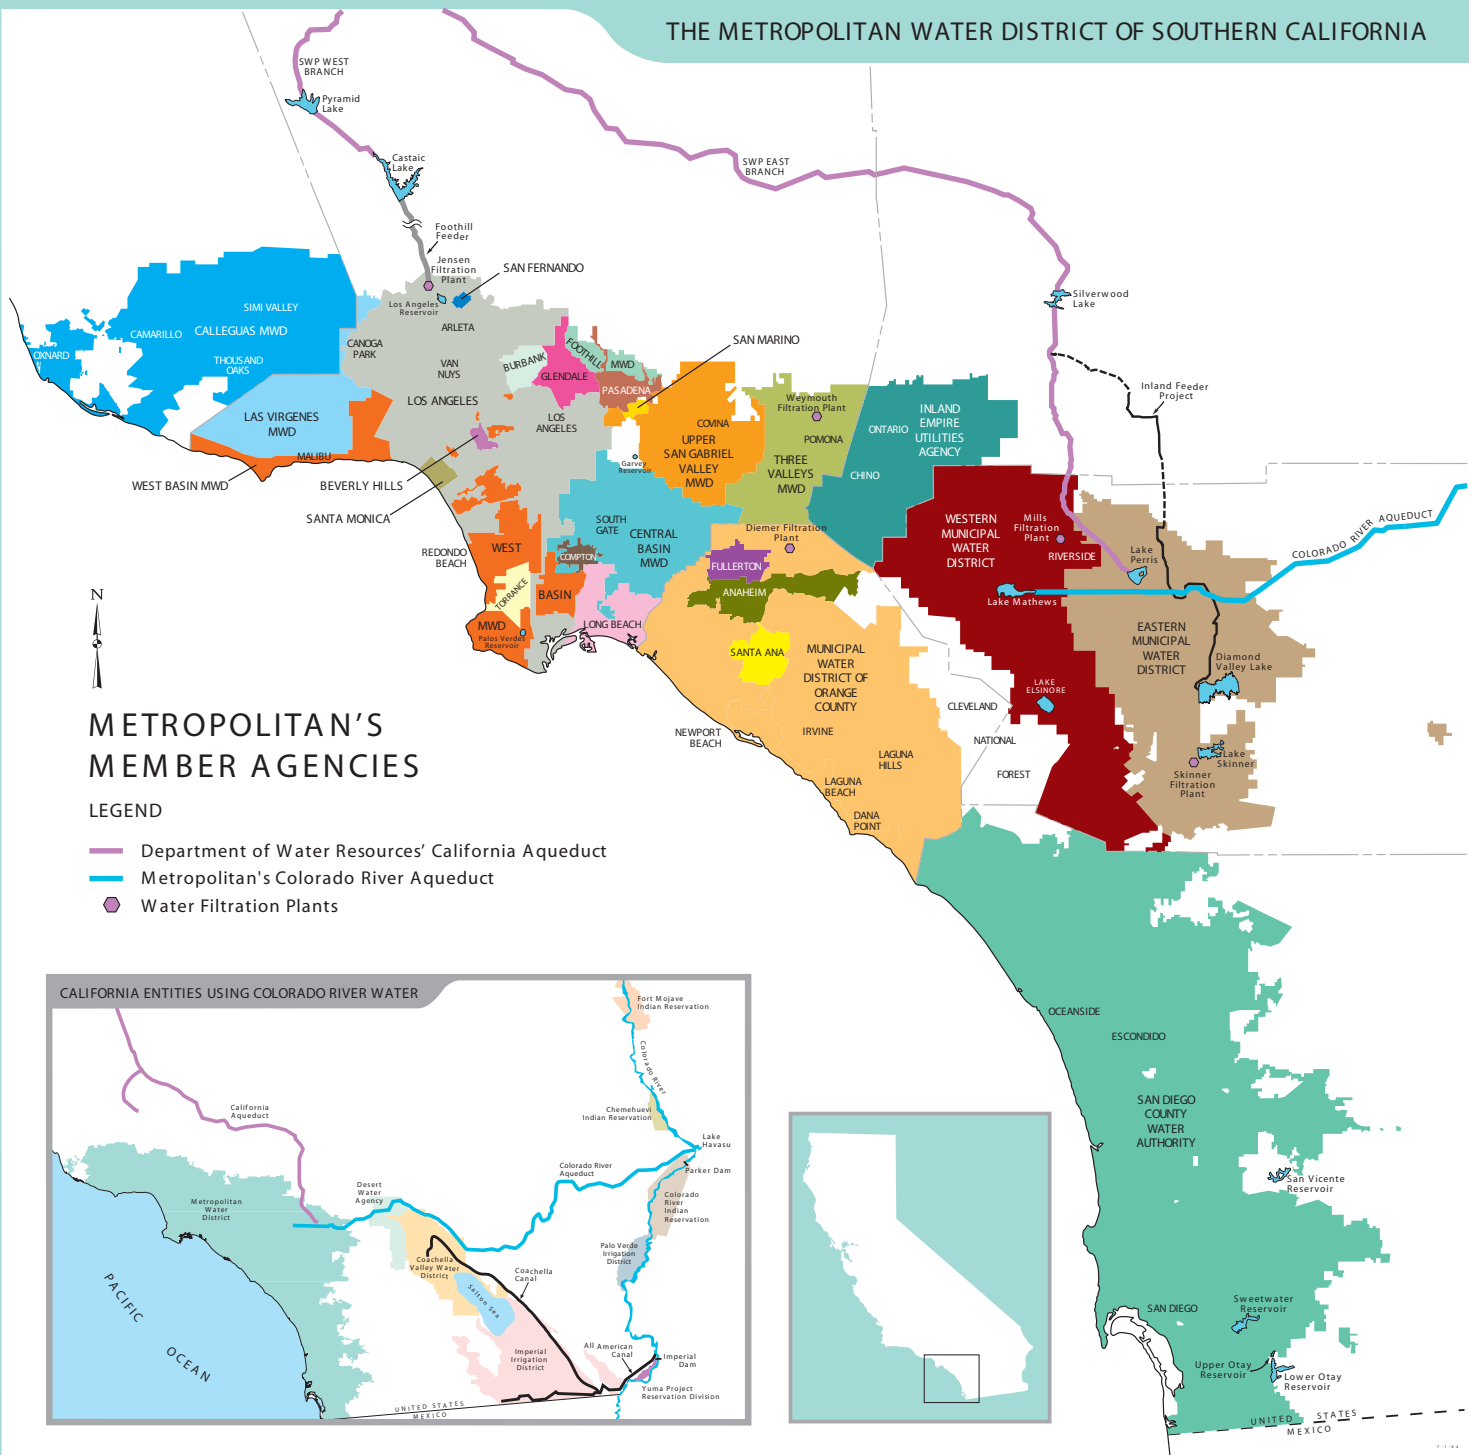

THE METROPOLITAN WATER DISTRICT OF SOUTHERN CALIFORNIA

METROPOLITAN'S MEMBER AGENCIES

LEGEND

- Department of Water Resources' California Aqueduct
- Metropolitan's Colorado River Aqueduct
- Water Filtration Plants